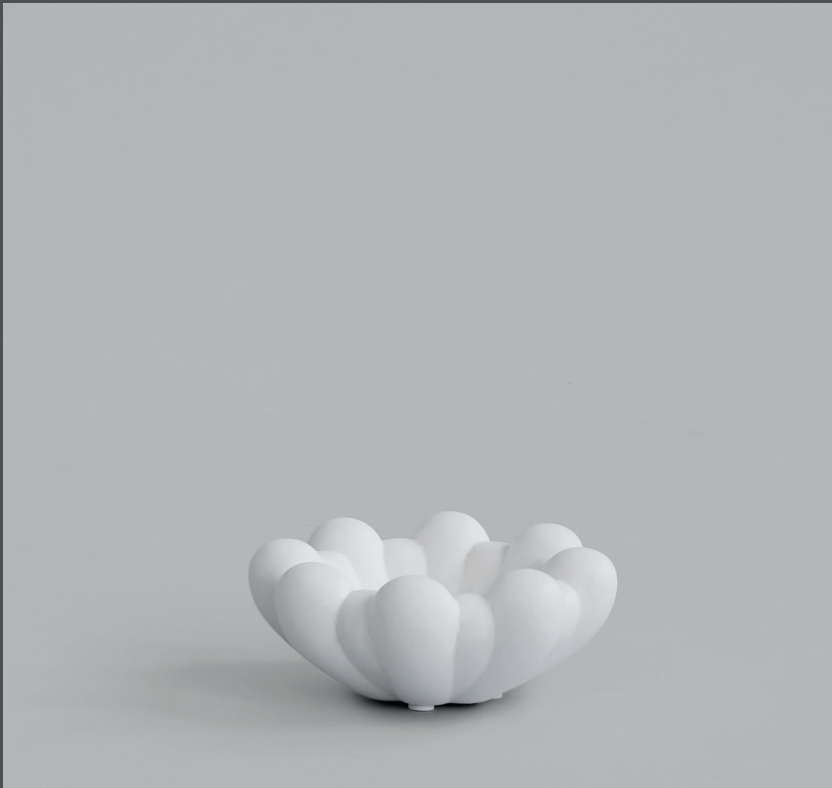

101

C O P E N H A G E N

Product no: 221043

Type: Tray - Indoor

Designer / Year of design:
Kristian Sofus Hansen & Tommy Hyldahl, 2020

Colour: Bone White

Material: Ceramic

Care instructions:

Use a soft dry cloth to clean the product.

Do not use household cleaners.

Not waterproof

Not food approved

Dimensions: L15,5 / W15,5 / H6 CM

Country of origin: CN

Product weight: 0,5 Kgs

Packaging:

Dimensions: L20 / W21 / H11,5 CM

Total weight incl. product: 0,56 Kgs

Number of parcels: 1

Material: Brown cardboard

BLOOM TRAY MINI

Inspired by floral shapes, Bloom emphasizes soft and organic shapes into a collection of sculptural ceramic vases and bowls. Elegantly sculpted, each Bloom ceramic is characterised by several flower leaves fading into each other, reminiscing the different stages of a flower from closed to open.

Bloom is an interpretation of 70s floral inspired design. But with a more raw and clean expression. The smoothly curved surface is contrasted by a strong underlying geometry and is enriched by a beautiful play of shadows around the depths of the surface. Due to its expressive design, the Bloom vases changes experience throughout the day, according to the position of light and shadows.